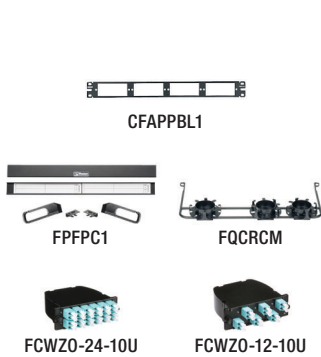

Refer below description and pricing:

Part Number	Part Description	Std. Pkg. Qty.	Std. Ctn. Qty.
Patch Panels			
CFAPPBL1	Flat fiber patch panel which accepts four QuickNet™ Universal Cassettes	1	10
Front and Rear Cable Manager			
FPFPC1	1 RU fiber patch field protection cover. Includes a labeling card and D-rings. Not compatible with angled patch panels	1	10
FQCRCM	QuickNet™ Cassette Patch Panel Rear Cable Manager, manages up to one metre of slack for sixteen MTP interconnect cables	1	10
Universal Cassettes			
FCWZO-12-10U	QuickNet™ Multimode 12-fiber, Optimized IL, MPO to 6-port Duplex LC adapter cassette, Universal, used with Method B trunk	1	10
FCWZO-24-10U	QuickNet™ Multimode 24-fiber, Optimized IL, MPO to 12-port Duplex LC adapter cassette, Universal, used with Method B trunk	1	10
MPO Method B Female to Female Trunk			
FWZTL55Y005M005	OM4 12-fiber trunk, LSZH, MPO Female to MPO Female, Method B, Optimized IL, Pulling eye end A, 5m	1	10
FWZTL55Y005M010	OM4 12-fiber trunk, LSZH, MPO Female to MPO Female, Method B, Optimized IL, Pulling eye end A, 10m	1	10
FWZTL55Y005M015	OM4 12-fiber trunk, LSZH, MPO Female to MPO Female, Method B, Optimized IL, Pulling eye end A, 15m	1	10
FWZTL55Y005M020	OM4 12-fiber trunk, LSZH, MPO Female to MPO Female, Method B, Optimized IL, Pulling eye end A, 20m	1	10
FWZTL55Y005M030	OM4 12-fiber trunk, LSZH, MPO Female to MPO Female, Method B, Optimized IL, Pulling eye end A, 30m	1	10
FWZTL55Y005M050	OM4 12-fiber trunk, LSZH, MPO Female to MPO Female, Method B, Optimized IL, Pulling eye end A, 50m	1	10
FWZTL55Y005M080	OM4 12-fiber trunk, LSZH, MPO Female to MPO Female, Method B, Optimized IL, Pulling eye end A, 80m	1	10
LC Uniboot Push Pull Patch Cords			
FZ2TLUCUCONM001	OM4 Duplex LC 2mm, LSZH, Uniboot, Std Polarity Opt IL, patch cord, 1m	1	10
FZ2TLUCUCONM002	OM4 Duplex LC 2mm, LSZH, Uniboot, Std Polarity Opt IL, patch cord, 2m	1	10
FZ2TLUCUCONM003	OM4 Duplex LC 2mm, LSZH, Uniboot, Std Polarity Opt IL, patch cord, 3m	1	10
FZ2TLUCUCONM005	OM4 Duplex LC 2mm, LSZH, Uniboot, Std Polarity Opt IL, patch cord, 5m	1	10
FZ2TLUCUCONM010	OM4 Duplex LC 2mm, LSZH, Uniboot, Std Polarity Opt IL, patch cord, 10m	1	10
FZ2TLUCUCONM015	OM4 Duplex LC 2mm, LSZH, Uniboot, Std Polarity Opt IL, patch cord, 15m	1	10