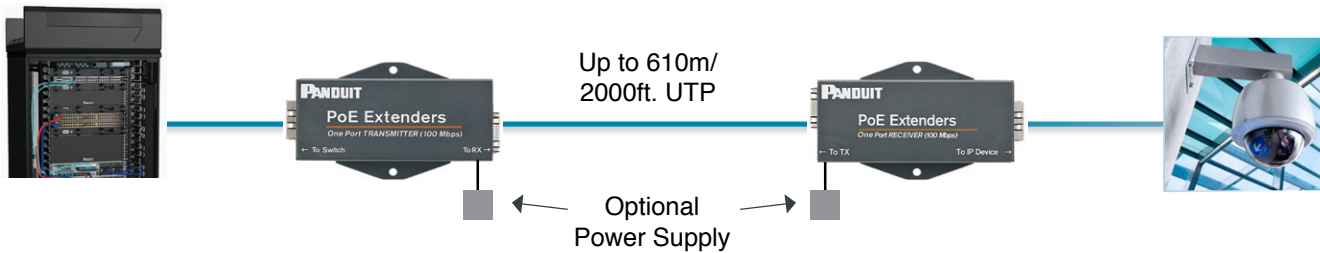

1-Port Option