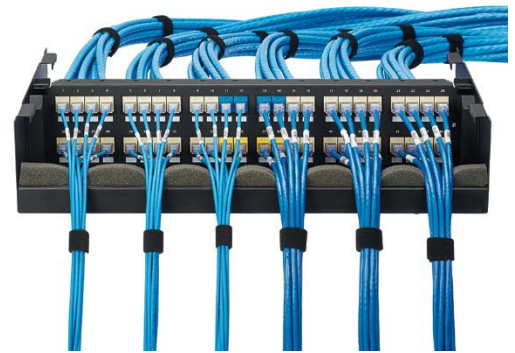

TINLEY PARK, IL (January 1, 2020) – Panduit launches the Consolidation Point Box answering the demand for an enclosed zone enclosure for under floor, on wall, and in-ceiling applications. The PanZone Consolidation Point Box is a low-cost, easy-to-install solution, which provides a protected point of configuration within a permanent link allowing for interconnection/cross connection to a network service or device. The enclosed CPB provides accessibility and flexibility to reconfigure cable runs to meet frequently changing organizational requirements and reduces network downtime when these reconfigurations happen.

This enclosure is often used in applications including airports, offices, healthcare, and universities, serving as a consolidation/distribution point for horizontal cable runs. This low-profile solution is offered in various port sizes for applications ranging from small cubicle network connections to large building cable strategy.

With interchangeable panels, customers can use a consistent solution for a variety of network equipment. The Consolidation Point Box accepts MiniCom®, NetKey®, QuickNet™ and Fiber to ensure minimal parts and pieces needed for an infrastructure solution.